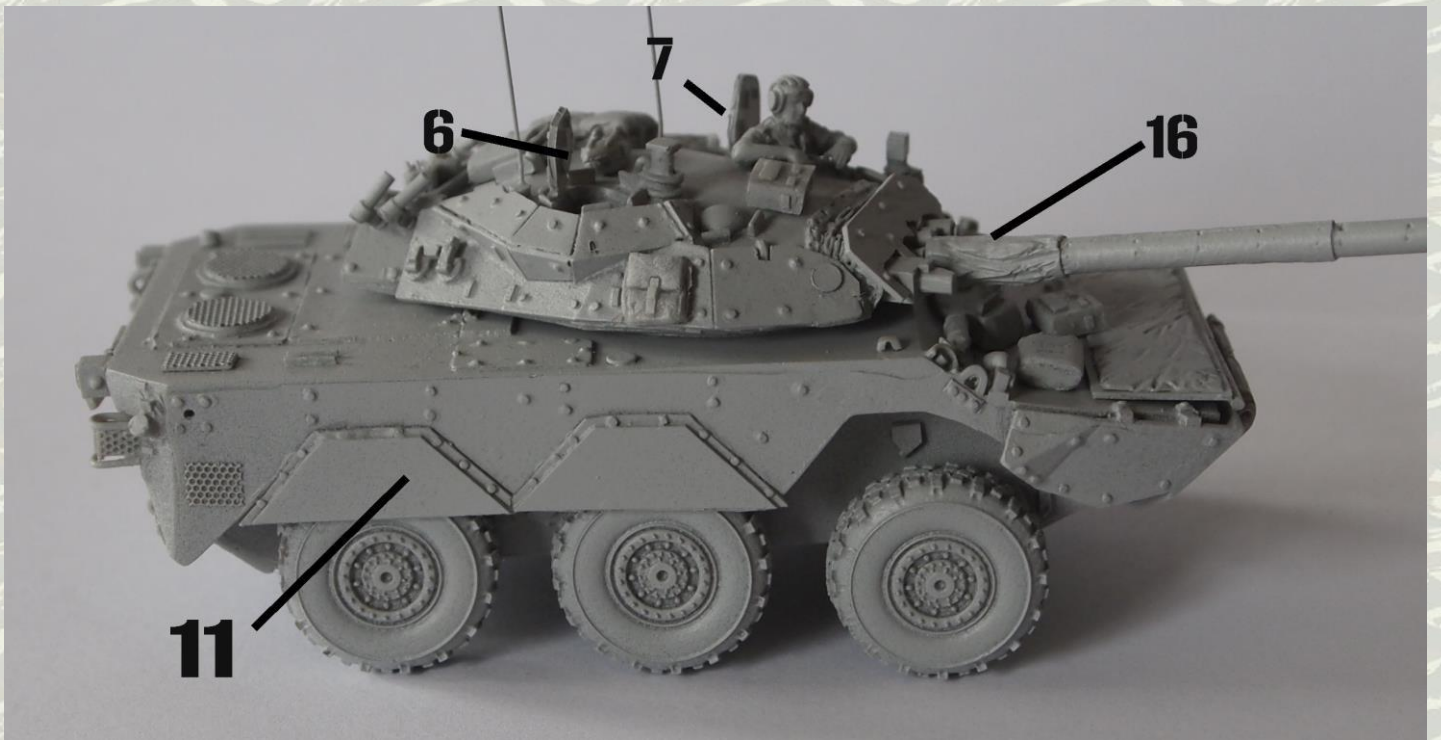

www.model-miniature.com

www.model-miniature.com

www.model-miniature.com

This kit contains:

- A complete kit of AMX-10 RC (90's / Daguet)
- Antenna
- A manual of assembly

In this manual of assemblage you will find:

Its main mission is the reconnaissance, with these wheels can be mounted easily and lower, the vehicle to reach a very good mobility on any terrain.

The AMX 10 RC will be deployed during the "Daguet operation" in Iraq. (1990/1991).