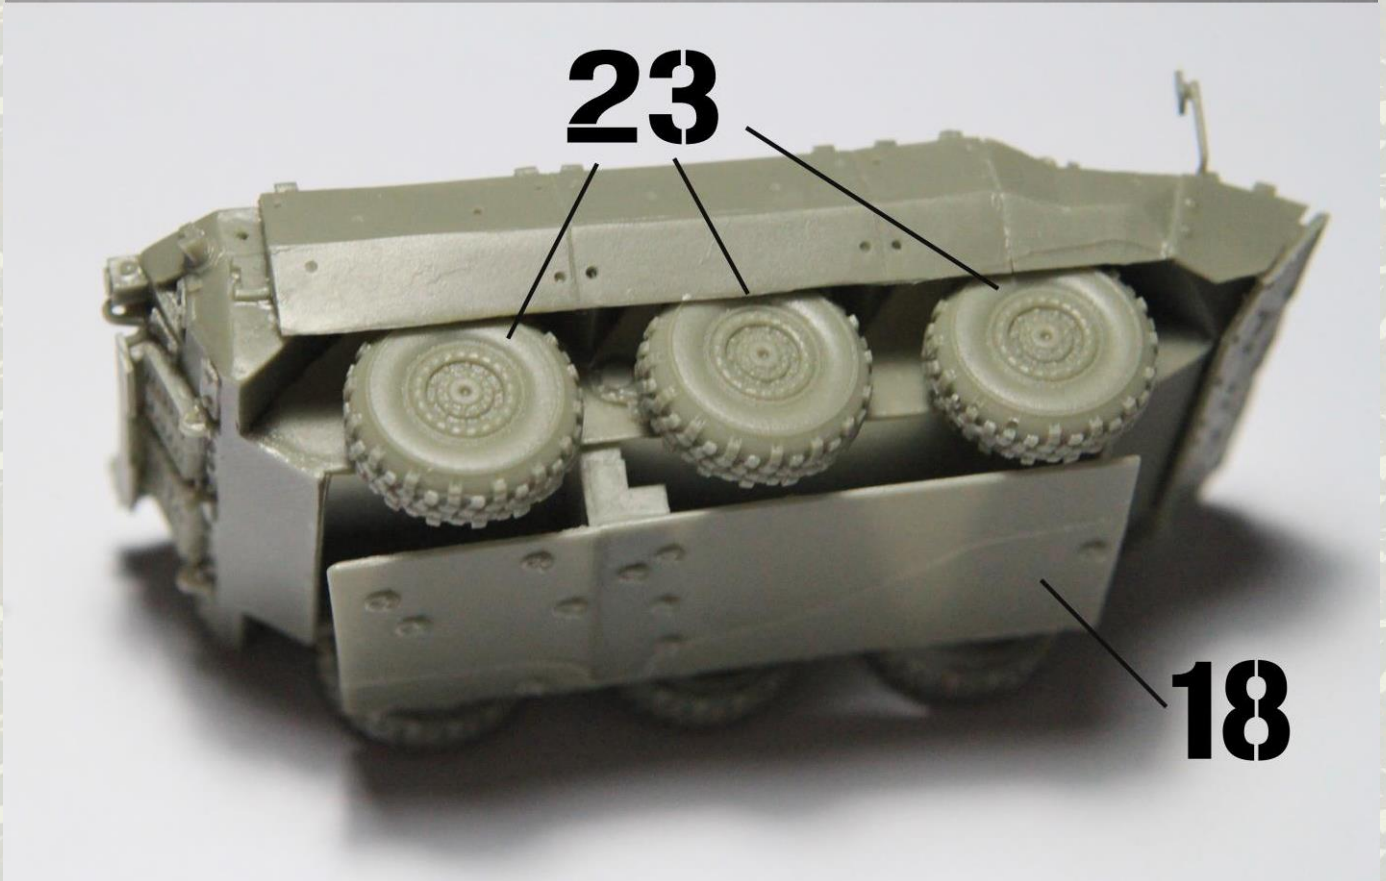

www.model-miniature.com

www.model-miniature.com

www.model-miniature.com

This kit contains:

- A complete kit of AMX-10 RC (90's / Daguet)
- Antenna
- A manual of assembly

In this manual of assemblage you will find:

Its main mission is the reconnaissance, with these wheels can be mounted easily and lower, the vehicle to reach a very good mobility on any terrain.

The AMX 10 RC will be deployed during the "Daguet operation" in Iraq. (1990/1991).