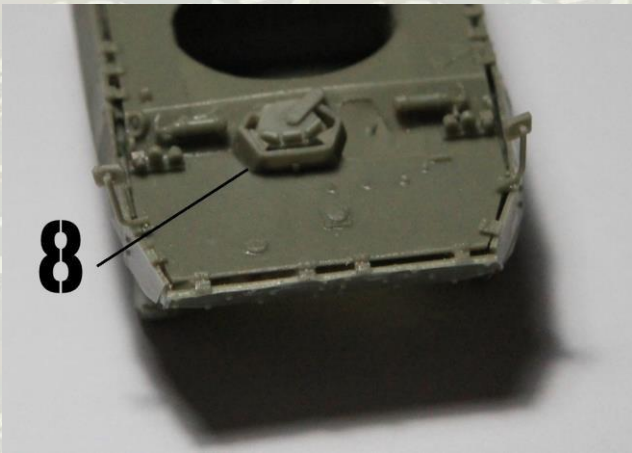

RGR version
Counter-IED **AMX-10**
1/72 scale, news for christmas 2014

MM
Model-Miniature

Tank crew included
www.model-miniature.com MM-R152

The main advertisement features a large, detailed photograph of the AMX-10 model tank in a light grey color. The tank is shown from a three-quarter front view, highlighting its turret, main gun, and various antennas. Several thin white lines extend from the text and callouts to specific parts of the model. The background is a solid black color.