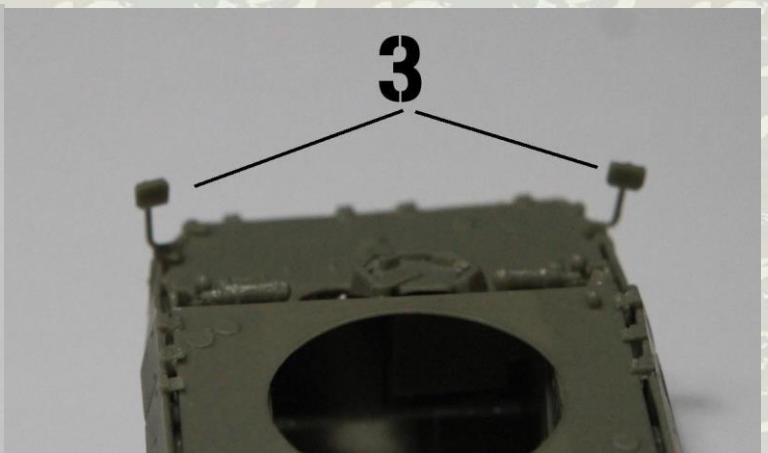

RGR version
Counter-IED **AMX-10**
1/72 scale, news for christmas 2014

MM
Model-Miniature

Tank crew included
www.model-miniature.com MM-R152

The main advertisement features a large, detailed photograph of the AMX-10 model tank in a light grey color. The tank is shown from a three-quarter front view, highlighting its turret, main gun, and various antennas. Several thin white lines extend from the text and callouts to specific parts of the model. The background is a solid black color.