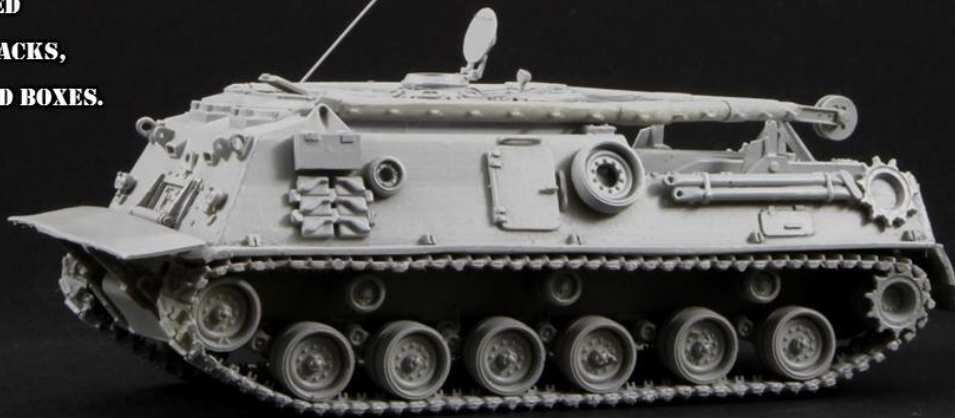

M-88 A1

RECOVERY TANK PATTON / VERSION 2

1/72 SCALE / REF : MM-R179

COMPLETE RESIN KIT / MATERIAL AND ANTENNA INCLUDED

MODEL FROM MODEL-MINIATURE

- COMPLETE RESIN KIT
- ALL HATCHES OPENED
- ANTENNA INCLUDED
- REPLACEMENT TRACKS,
  ROAD WHEELS AND BOXES.
- PHOTOETCHED