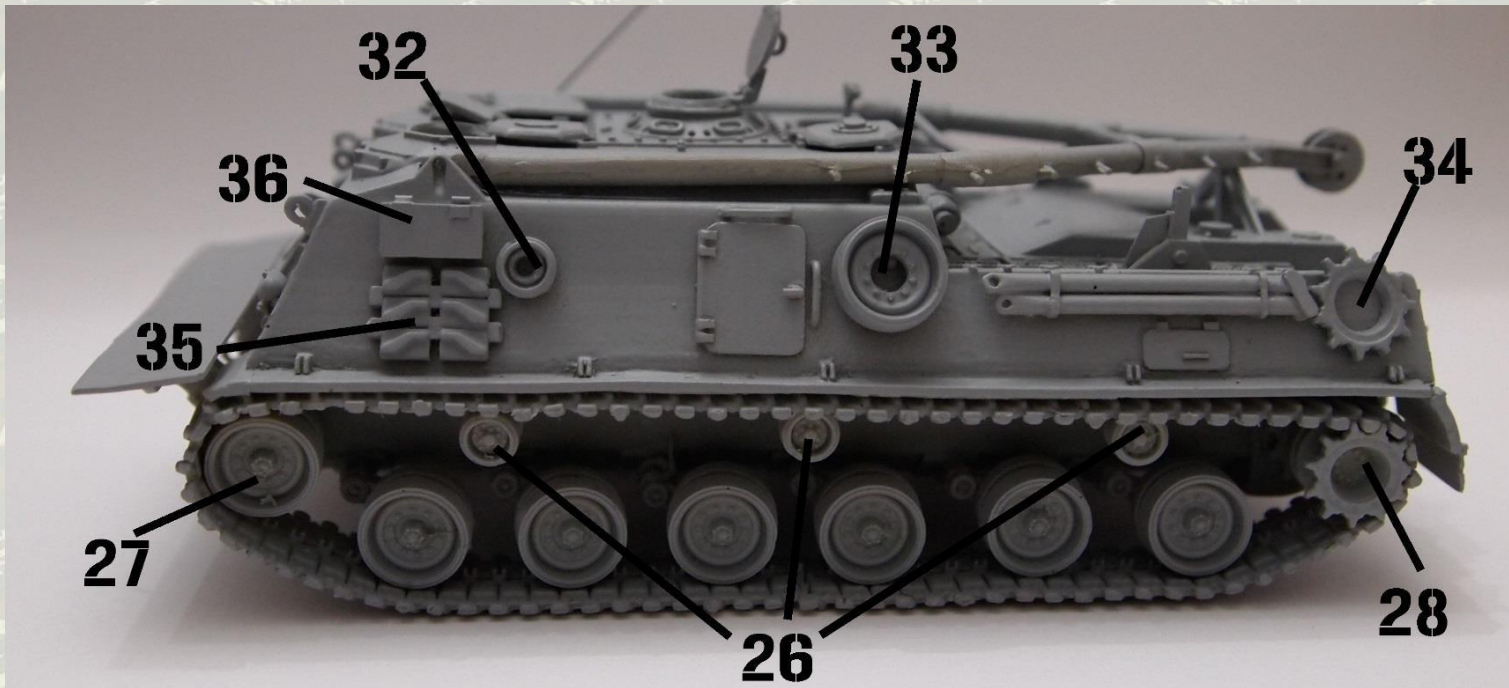

M-88 A1

RECOVERY TANK PATTON / VERSION 2

1/72 SCALE / REF : MM-R179

COMPLETE RESIN KIT / MATERIAL AND ANTENNA INCLUDED

MODEL FROM MODEL-MINIATURE

- COMPLETE RESIN KIT
- ALL HATCHES OPENED
- ANTENNA INCLUDED
- REPLACEMENT TRACKS,
  ROAD WHEELS AND BOXES.
- PHOTOETCHED