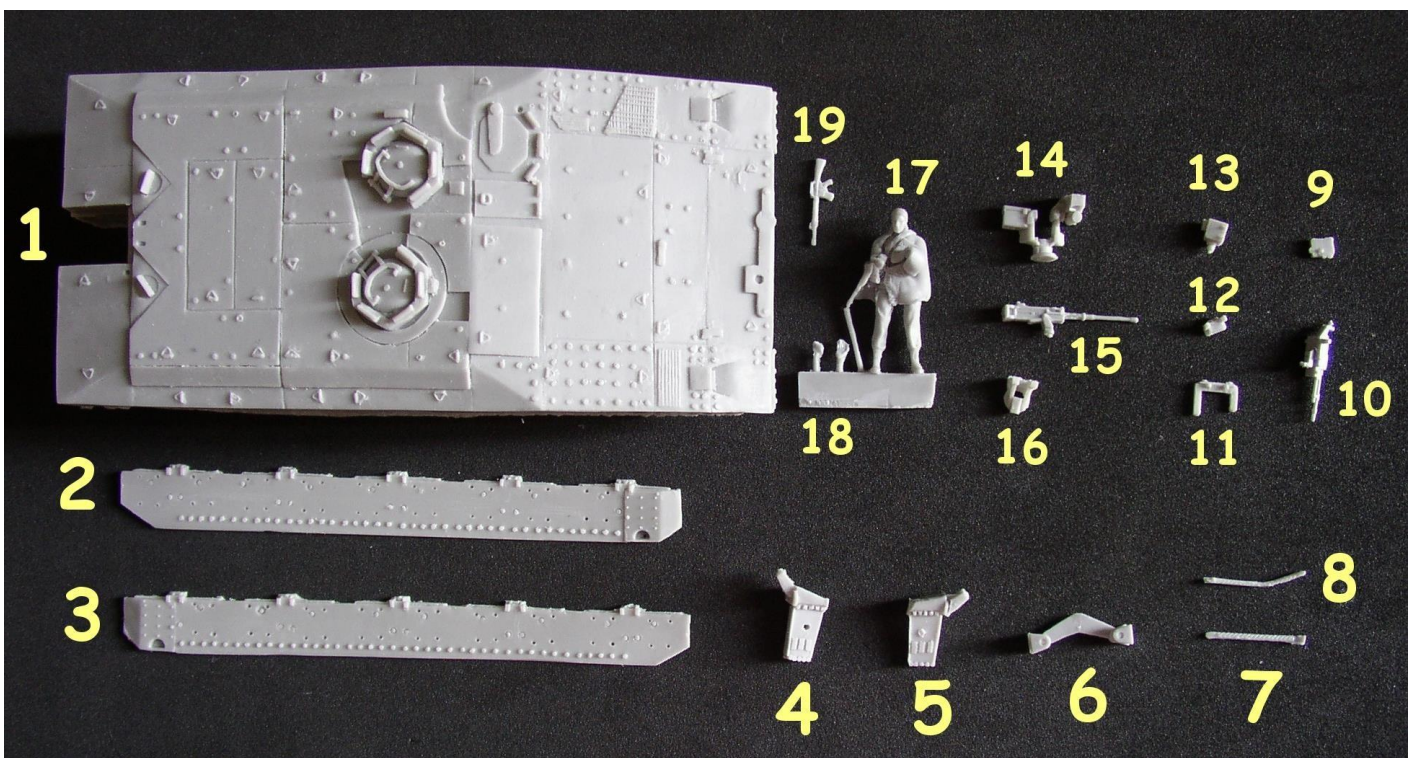

Historic:

The Namer is an APC that can carry 8 soldiers and 3 crew members. it is only Israeli design. It is based on a Merkava I and this is the first transformation made on the basis of Merkava, then follow the Namer, the Namer AIFV ...

It is equipped with a 7.62mm machine gun designed by the Israeli company Rafael, and a ram at the front, thereby breaking the walls.