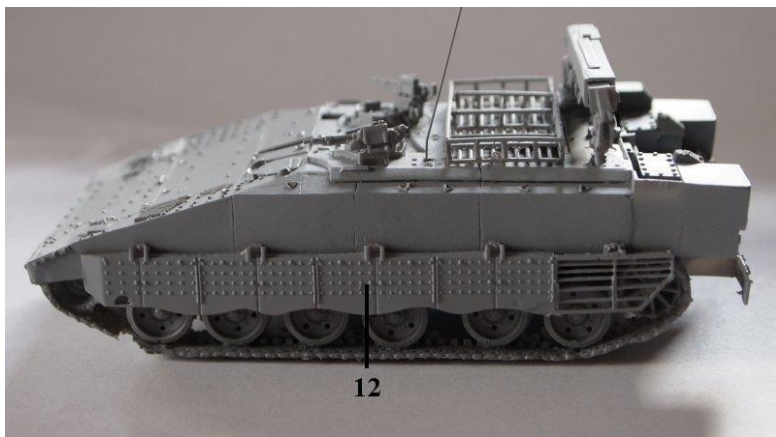

### **Historic:**

The Namera of Israeli design is based on a Merkava chassis.

Its name comes from a contraction formed by "NAGmash" and "MERA of MerkavA".

Apparently, it looks like the troop carrier Namer (Model Miniature has released this version, MM-R119), but the difference comes from the whole rear end which is added a crane.

The Namera is a recovery tank with the possibility of being able to transport soldiers as the Namer.

COMPLETE RESIN KIT / NOW AVAILABLE !!!