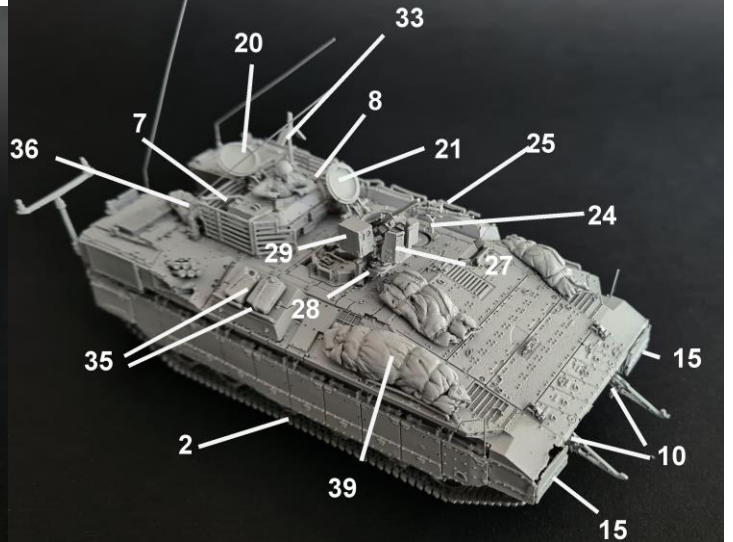

Historic:

The Namer first generation is an APC that can carry 8 soldiers and 3 crew members. It is only Israeli design. It is based on a Merkava I and this is the first transformation made on the basis of Merkava, then follow the Namer, the Namer AIFV ...

It is equipped with a 7.62mm machine gun designed by the Israeli company Rafael, and a ram at the front, thereby breaking the walls. (MM-R219).

Several improved versions of the Namer will be used during the Gaza war starting in October 2023. These versions are based on a Merkava IV chassis. Here, Model-Miniature presents the command and communication version named PIKUD (MM-R248).