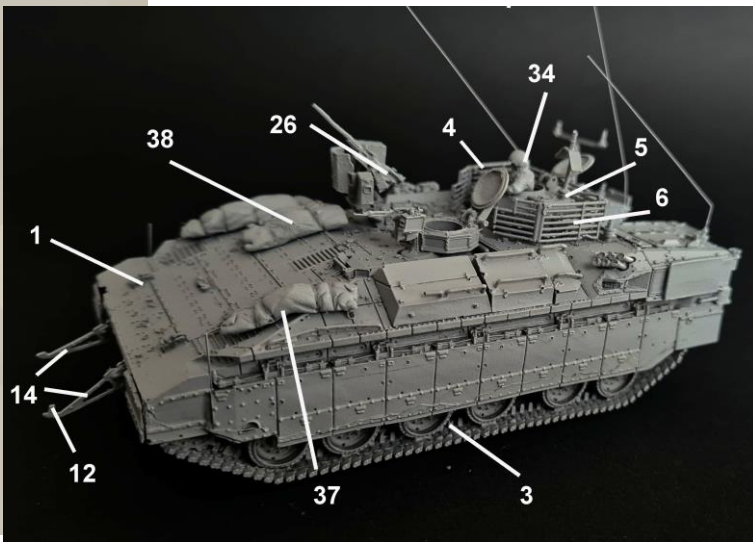

Historic:

The Namer first generation is an APC that can carry 8 soldiers and 3 crew members. It is only Israeli design. It is based on a Merkava I and this is the first transformation made on the basis of Merkava, then follow the Namer, the Namer AIFV ...

It is equipped with a 7.62mm machine gun designed by the Israeli company Rafael, and a ram at the front, thereby breaking the walls. (MM-R219).

Several improved versions of the Namer will be used during the Gaza war starting in October 2023. These versions are based on a Merkava IV chassis. Here, Model-Miniature presents the command and communication version named PIKUD (MM-R248).