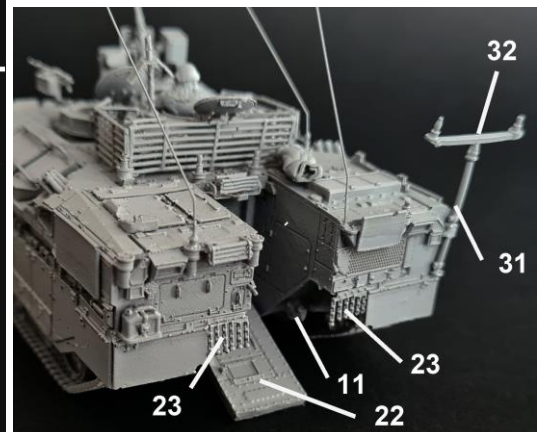

Historic:

The Namer first generation is an APC that can carry 8 soldiers and 3 crew members. It is only Israeli design. It is based on a Merkava I and this is the first transformation made on the basis of Merkava, then follow the Namer, the Namer AIFV ...

It is equipped with a 7.62mm machine gun designed by the Israeli company Rafael, and a ram at the front, thereby breaking the walls. (MM-R219).

Several improved versions of the Namer will be used during the Gaza war starting in October 2023. These versions are based on a Merkava IV chassis. Here, Model-Miniature presents the command and communication version named PIKUD (MM-R248).