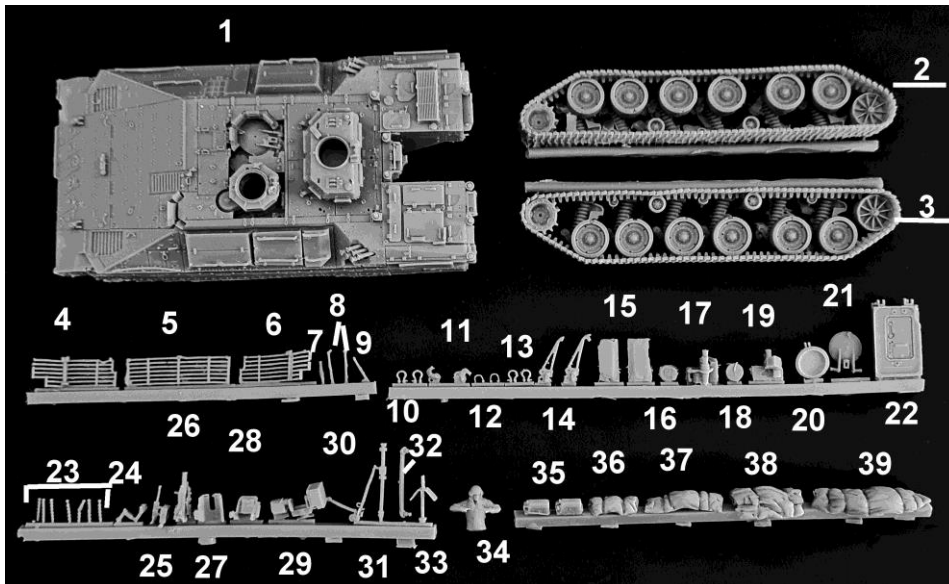

Historic:

The Namer first generation is an APC that can carry 8 soldiers and 3 crew members. It is only Israeli design. It is based on a Merkava I and this is the first transformation made on the basis of Merkava, then follow the Namer, the Namer AIFV ...

It is equipped with a 7.62mm machine gun designed by the Israeli company Rafael, and a ram at the front, thereby breaking the walls. (MM-R219).

Several improved versions of the Namer will be used during the Gaza war starting in October 2023. These versions are based on a Merkava IV chassis. Here, Model-Miniature presents the command and communication version named PIKUD (MM-R248).